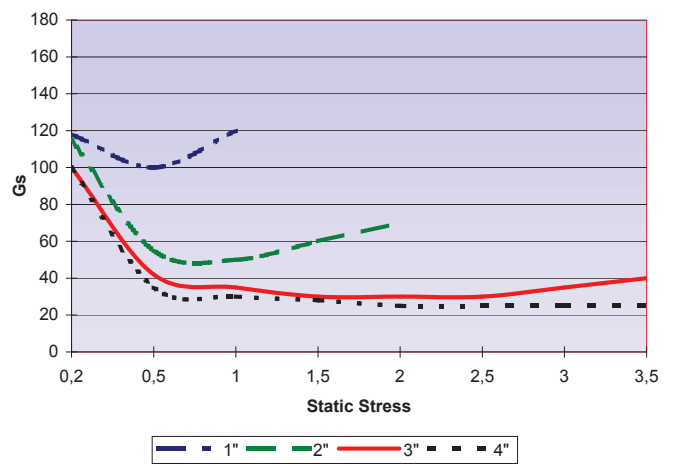

Dynamic Cushioning Curves Polyolefins
Polyflex 15

12 Inch Drop

18 Inch Drop

24 Inch Drop

30 Inch Drop

5360 N.E. Main Street
 Minneapolis, MN 55421
 (763) 574-1044 Voice
 (888) 360-8050 Toll Free
 (763) 574-1015 Fax

36 Inch Drop

42 Inch Drop