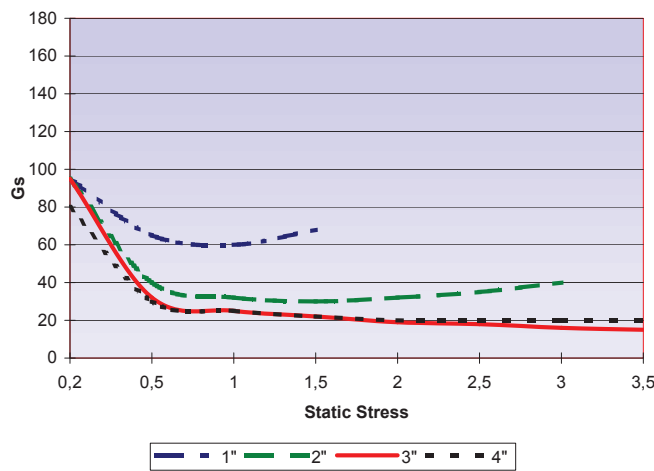

Dynamic Cushioning Curves Polyolefins
Polyflex 15

12 Inch Drop

18 Inch Drop

24 Inch Drop

30 Inch Drop

5360 N.E. Main Street
 Minneapolis, MN 55421
 (763) 574-1044 Voice
 (888) 360-8050 Toll Free
 (763) 574-1015 Fax

36 Inch Drop

42 Inch Drop