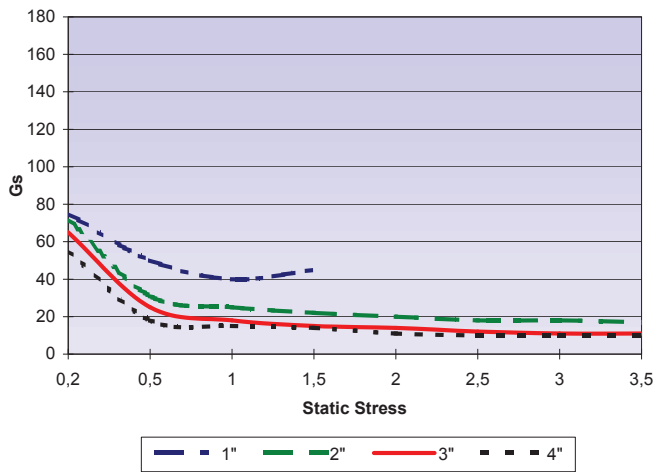

Dynamic Cushioning Curves Polyolefins
Polyflex 15

12 Inch Drop

18 Inch Drop

24 Inch Drop

30 Inch Drop

5360 N.E. Main Street
 Minneapolis, MN 55421
 (763) 574-1044 Voice
 (888) 360-8050 Toll Free
 (763) 574-1015 Fax

36 Inch Drop

42 Inch Drop