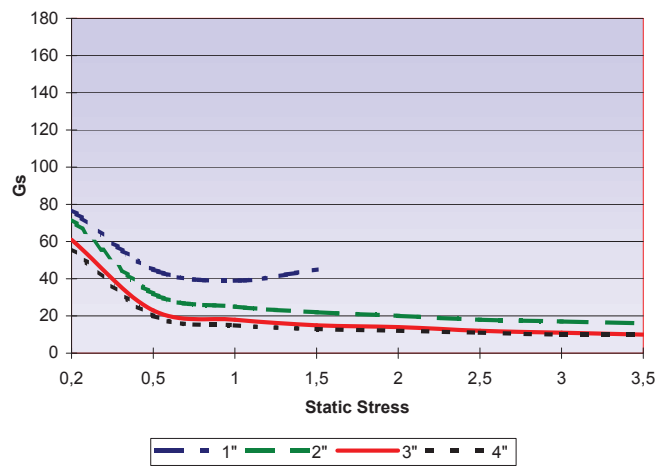

Dynamic Cushioning Curves Polyolefins
Polyflex 15

12 Inch Drop

18 Inch Drop

24 Inch Drop

30 Inch Drop

5360 N.E. Main Street
 Minneapolis, MN 55421
 (763) 574-1044 Voice
 (888) 360-8050 Toll Free
 (763) 574-1015 Fax

36 Inch Drop

42 Inch Drop