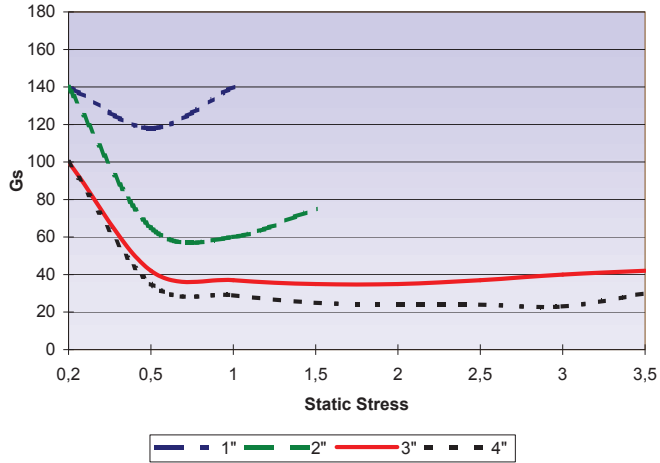

Dynamic Cushioning Curves Polyolefins
Polyflex 15

12 Inch Drop

18 Inch Drop

24 Inch Drop

30 Inch Drop

5360 N.E. Main Street
 Minneapolis, MN 55421
 (763) 574-1044 Voice
 (888) 360-8050 Toll Free
 (763) 574-1015 Fax

36 Inch Drop

42 Inch Drop