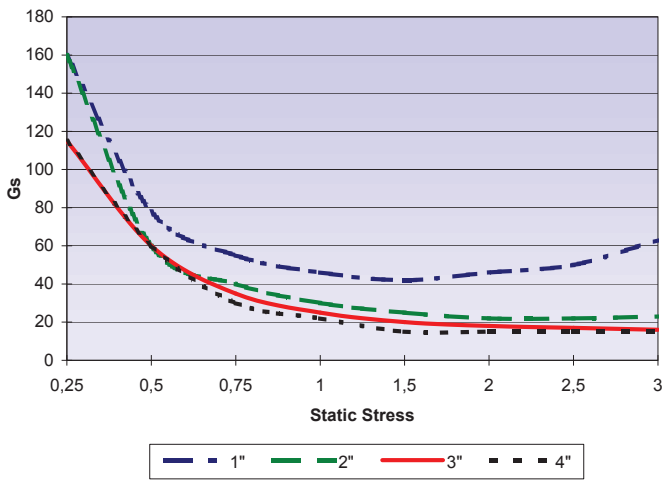

5360 N.E. Main Street  
 Minneapolis, MN 55421  
 (763) 574-1044 Voice  
 (888) 360-8050 Toll Free  
 (763) 574-1015 Fax

**Dynamic Cushioning Curves Polyethylene  
 AW400, AS400, AB400**

**12 Inch Drop**

**48 Inch Drop**