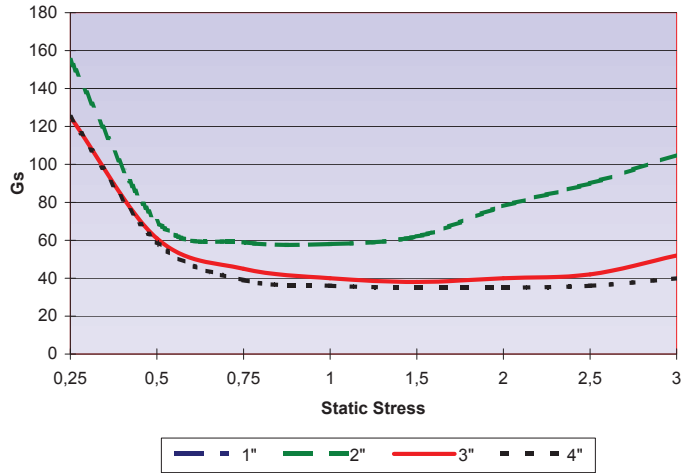

30 Inch Drop