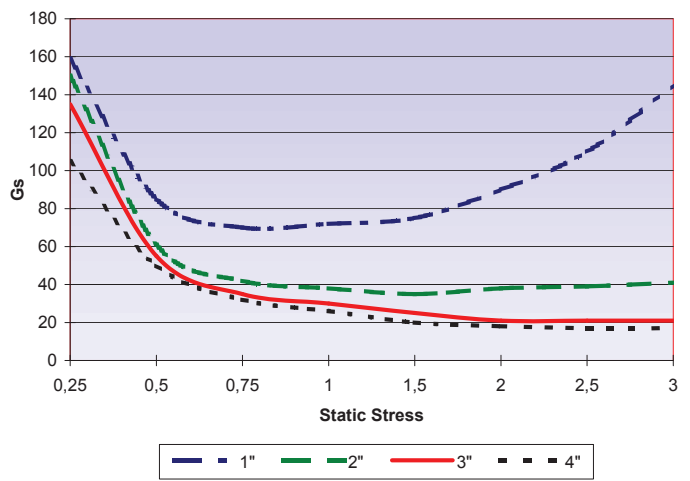

18 Inch Drop