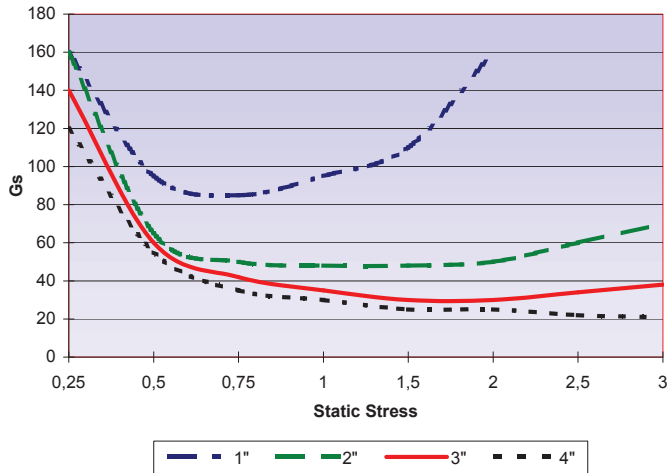

24 Inch Drop