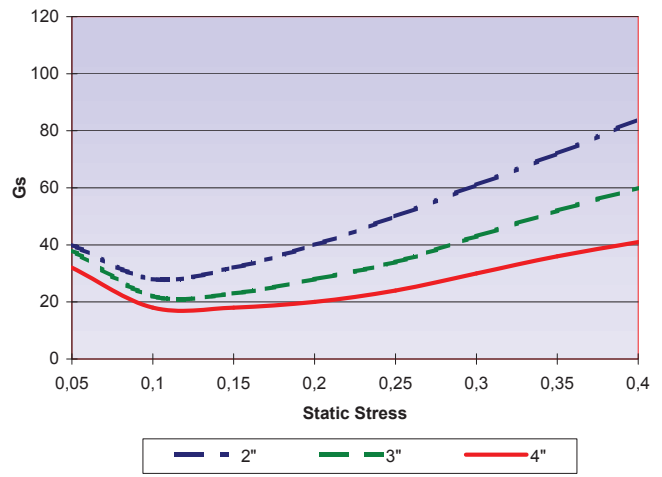

5360 N.E. Main Street
 Minneapolis, MN 55421
 (763) 574-1044 Voice
 (888) 360-8050 Toll Free
 (763) 574-1015 Fax

Dynamic Cushioning Curves Polyurethane
2450, 2450GY, 2475CM, 2500, 2600, 3500

12 Inch Drop

18 Inch Drop

24 Inch Drop

36 Inch Drop