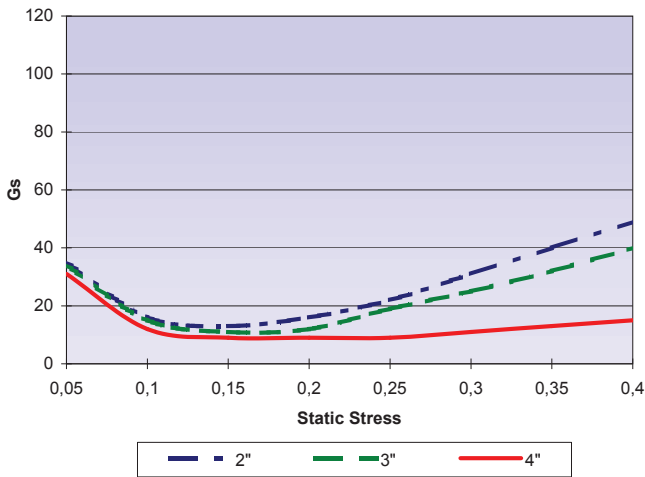

5360 N.E. Main Street
 Minneapolis, MN 55421
 (763) 574-1044 Voice
 (888) 360-8050 Toll Free
 (763) 574-1015 Fax

Dynamic Cushioning Curves Polyurethane
2450, 2450GY, 2475CM, 2500, 2600, 3500

12 Inch Drop

18 Inch Drop

24 Inch Drop

36 Inch Drop