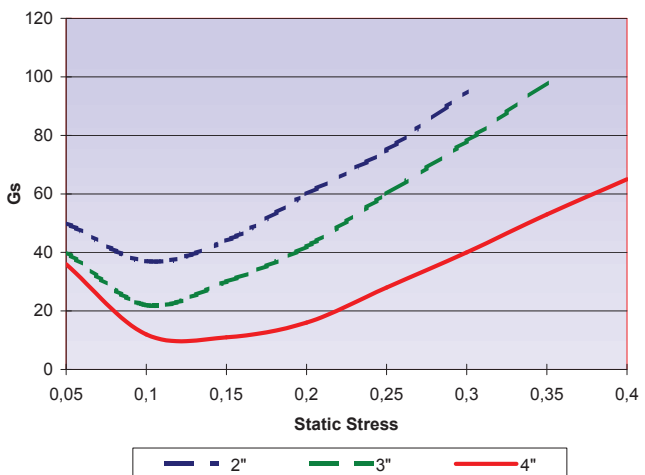

5360 N.E. Main Street
 Minneapolis, MN 55421
 (763) 574-1044 Voice
 (888) 360-8050 Toll Free
 (763) 574-1015 Fax

Dynamic Cushioning Curves Polyurethane
2450, 2450GY, 2475CM, 2500, 2600, 3500

12 Inch Drop

18 Inch Drop

24 Inch Drop

36 Inch Drop