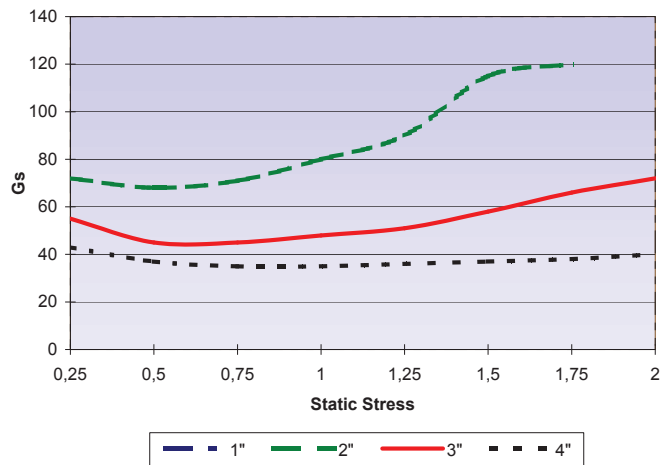

24 Inch Drop

30 Inch Drop

5360 N.E. Main Street
 Minneapolis, MN 55421
 (763) 574-1044 Voice
 (888) 360-8050 Toll Free
 (763) 574-1015 Fax

36 Inch Drop

42 Inch Drop

48 Inch Drop