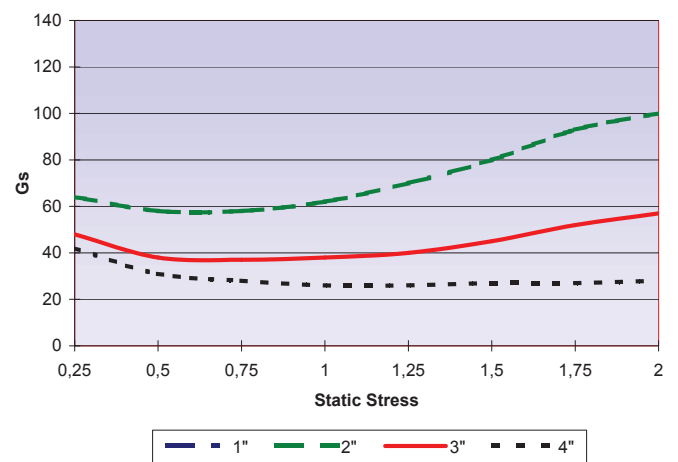

30 Inch Drop