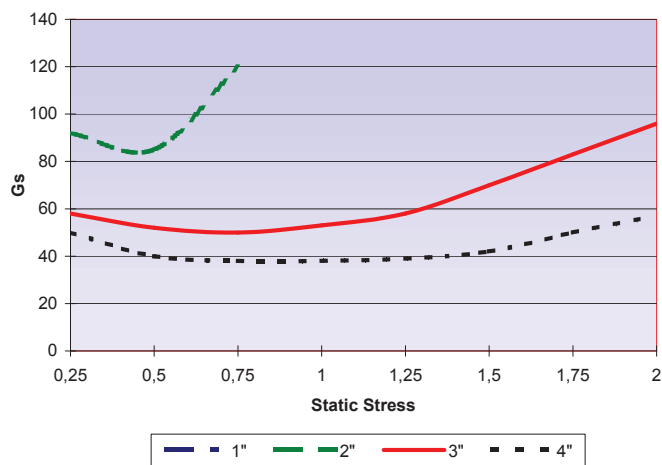

24 Inch Drop

30 Inch Drop

5360 N.E. Main Street
 Minneapolis, MN 55421
 (763) 574-1044 Voice
 (888) 360-8050 Toll Free
 (763) 574-1015 Fax

36 Inch Drop

42 Inch Drop

48 Inch Drop