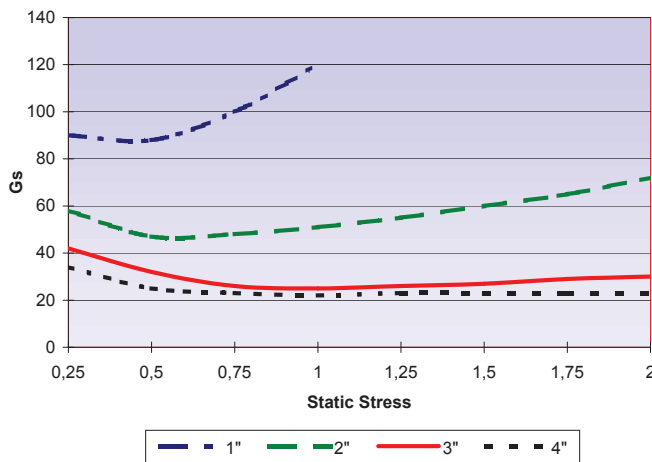

24 Inch Drop