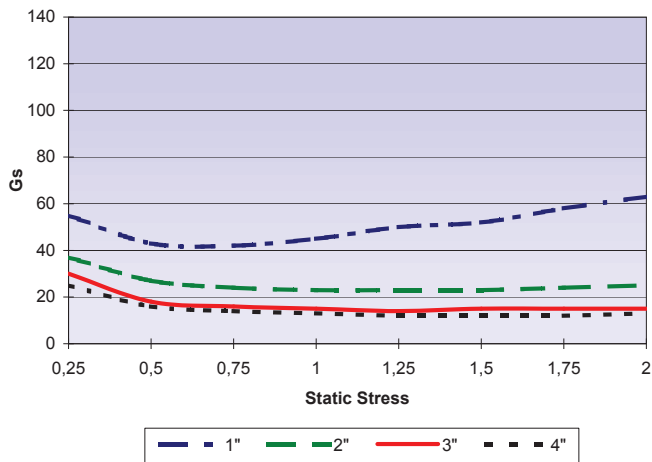

5360 N.E. Main Street
 Minneapolis, MN 55421
 (763) 574-1044 Voice
 (888) 360-8050 Toll Free
 (763) 574-1015 Fax

Dynamic Cushioning Curves Polyethylene AWL170, ABL160, ASL170, AB170

12 Inch Drop

18 Inch Drop