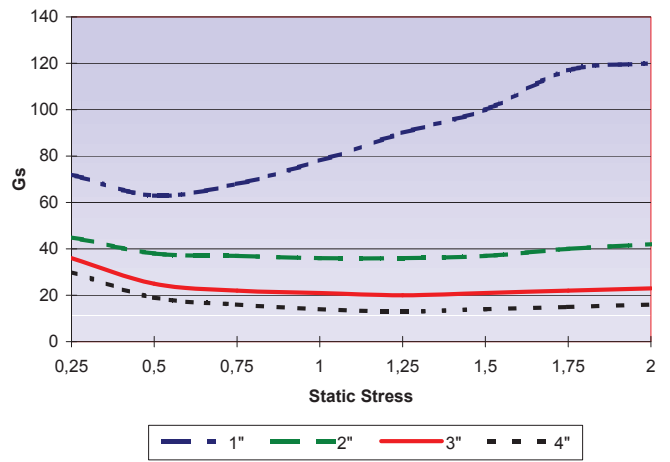

5360 N.E. Main Street
 Minneapolis, MN 55421
 (763) 574-1044 Voice
 (888) 360-8050 Toll Free
 (763) 574-1015 Fax

Dynamic Cushioning Curves Polyethylene AWL170, ABL160, ASL170, AB170

12 Inch Drop

18 Inch Drop