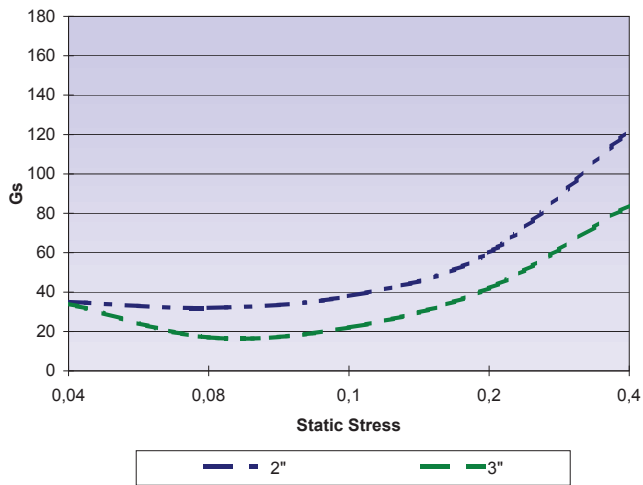

5360 N.E. Main Street
Minneapolis, MN 55421
(763) 574-1044 Voice
(888) 360-8050 Toll Free
(763) 574-1015 Fax

Dynamic Cushioning Curves Polyurethane 4300, 4500

24 Inch Drop

36 Inch Drop