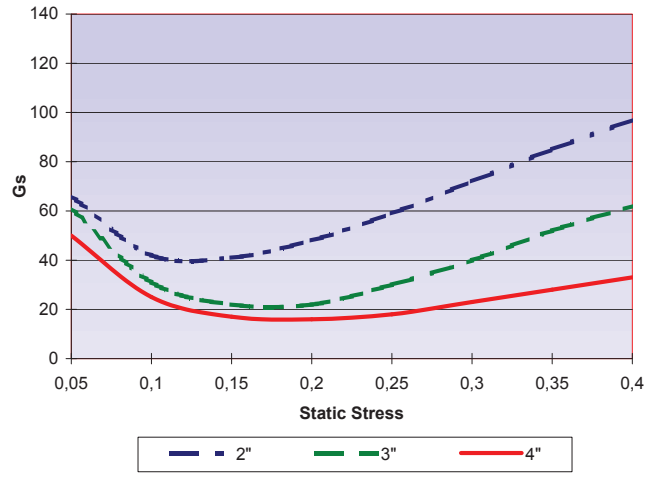

5360 N.E. Main Street
 Minneapolis, MN 55421
 (763) 574-1044 Voice
 (888) 360-8050 Toll Free
 (763) 574-1015 Fax

Dynamic Cushioning Curves Polyurethane
3100, 3100CMC, 3850

12 Inch Drop

18 Inch Drop

24 Inch Drop

36 Inch Drop