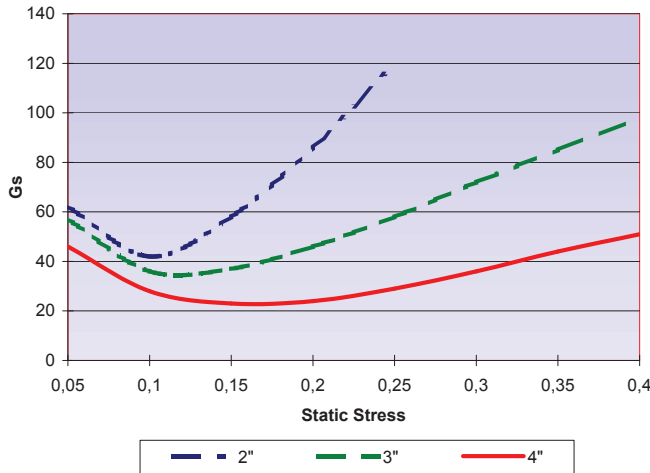

5360 N.E. Main Street
 Minneapolis, MN 55421
 (763) 574-1044 Voice
 (888) 360-8050 Toll Free
 (763) 574-1015 Fax

Dynamic Cushioning Curves Polyurethane
3100, 3100CMC, 3850

12 Inch Drop

18 Inch Drop

24 Inch Drop

36 Inch Drop