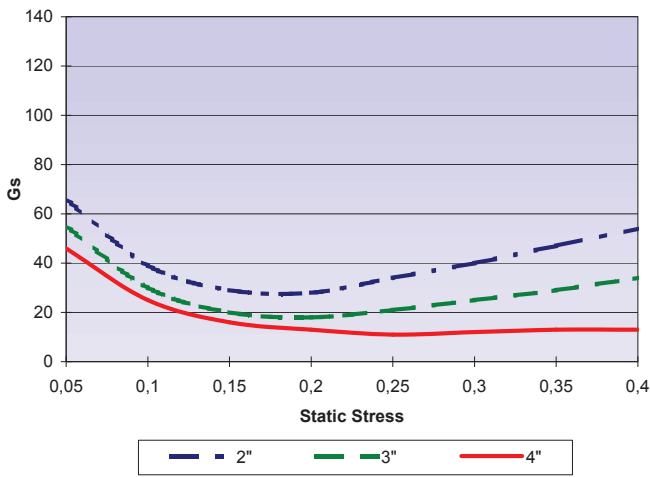

5360 N.E. Main Street
 Minneapolis, MN 55421
 (763) 574-1044 Voice
 (888) 360-8050 Toll Free
 (763) 574-1015 Fax

Dynamic Cushioning Curves Polyurethane
3100, 3100CMC, 3850

12 Inch Drop

18 Inch Drop

24 Inch Drop

36 Inch Drop