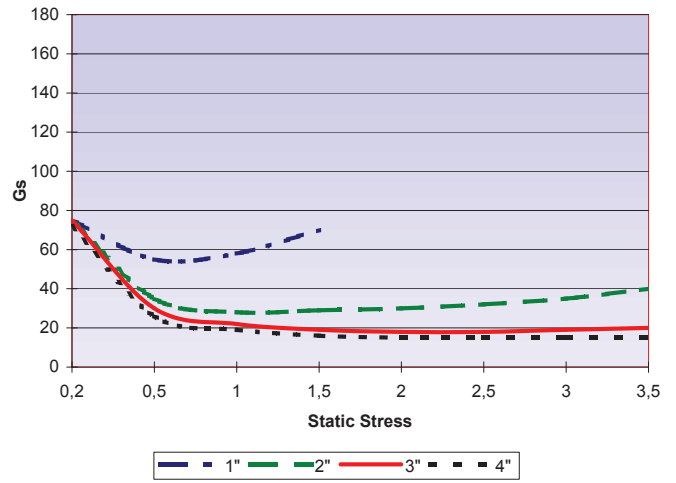

Dynamic Cushioning Curves Polyolefins
Proflex 1.3

12 Inch Drop

18 Inch Drop

24 Inch Drop

30 Inch Drop

5360 N.E. Main Street
 Minneapolis, MN 55421
 (763) 574-1044 Voice
 (888) 360-8050 Toll Free
 (763) 574-1015 Fax

36 Inch Drop

42 Inch Drop