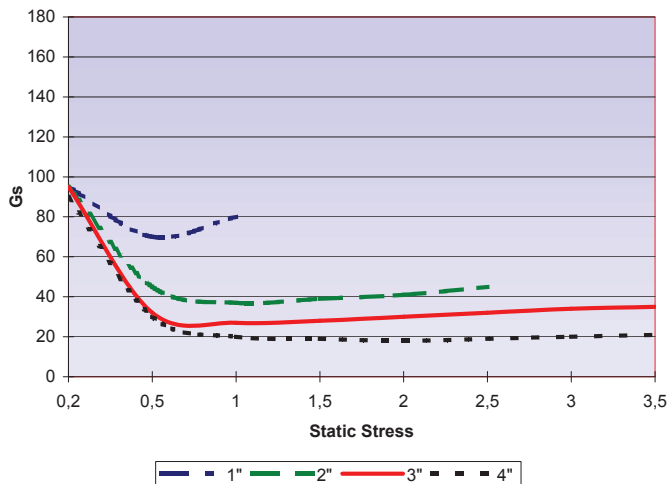

Dynamic Cushioning Curves Polyolefins
Proflex 1.3

12 Inch Drop

18 Inch Drop

24 Inch Drop

30 Inch Drop

5360 N.E. Main Street
 Minneapolis, MN 55421
 (763) 574-1044 Voice
 (888) 360-8050 Toll Free
 (763) 574-1015 Fax

36 Inch Drop

42 Inch Drop