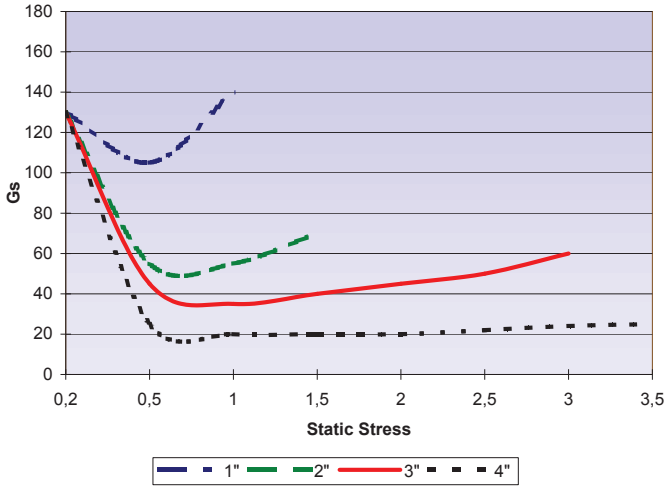

Dynamic Cushioning Curves Polyolefins
Proflex 1.3

12 Inch Drop

18 Inch Drop

24 Inch Drop

30 Inch Drop

5360 N.E. Main Street
 Minneapolis, MN 55421
 (763) 574-1044 Voice
 (888) 360-8050 Toll Free
 (763) 574-1015 Fax

36 Inch Drop

42 Inch Drop