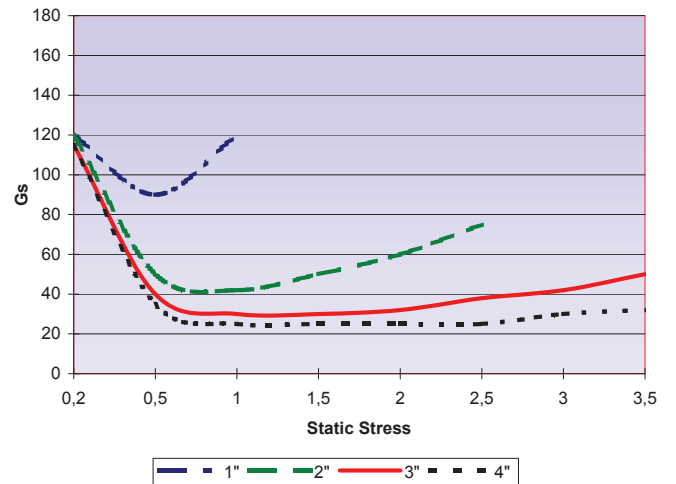

Dynamic Cushioning Curves Polyolefins
Proflex 1.3

12 Inch Drop

18 Inch Drop

24 Inch Drop

30 Inch Drop

5360 N.E. Main Street
 Minneapolis, MN 55421
 (763) 574-1044 Voice
 (888) 360-8050 Toll Free
 (763) 574-1015 Fax

36 Inch Drop

42 Inch Drop