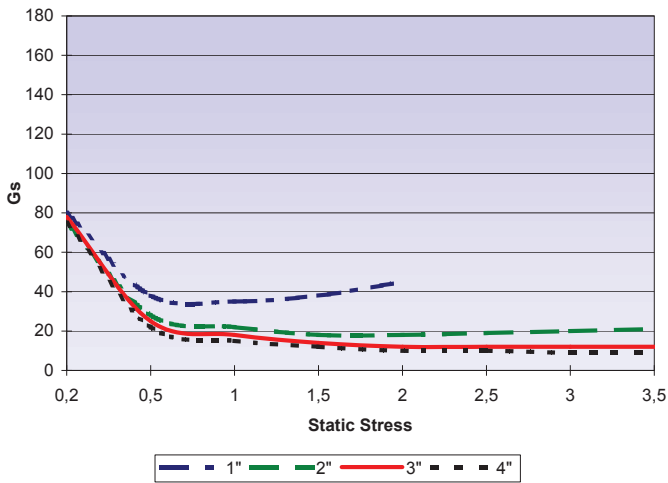

Dynamic Cushioning Curves Polyolefins
Proflex 1.3

12 Inch Drop

18 Inch Drop

24 Inch Drop

30 Inch Drop

5360 N.E. Main Street
 Minneapolis, MN 55421
 (763) 574-1044 Voice
 (888) 360-8050 Toll Free
 (763) 574-1015 Fax

36 Inch Drop

42 Inch Drop