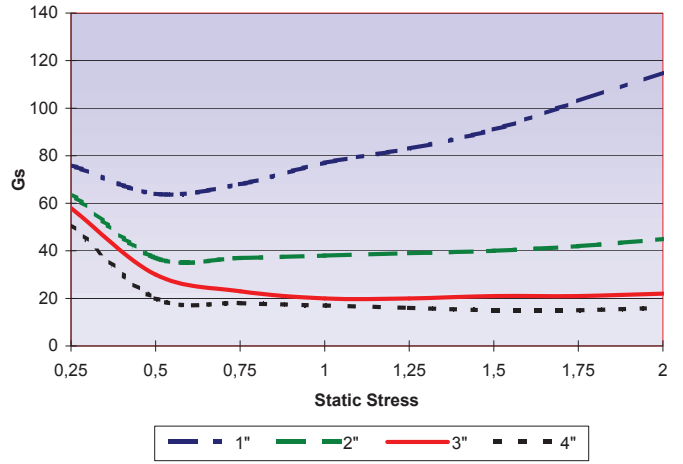

5360 N.E. Main Street
 Minneapolis, MN 55421
 (763) 574-1044 Voice
 (888) 360-8050 Toll Free
 (763) 574-1015 Fax

Dynamic Cushioning Curves Polyethylene
AGL120, AW120

12 Inch Drop

18 Inch Drop

24 Inch Drop