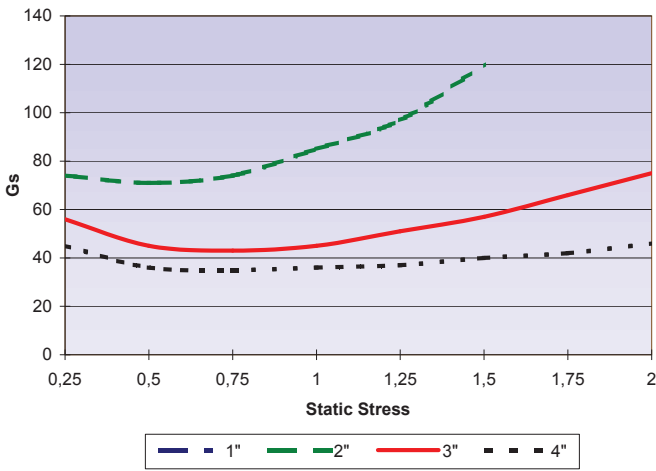

5360 N.E. Main Street
Minneapolis, MN 55421
(763) 574-1044 Voice
(888) 360-8050 Toll Free
(763) 574-1015 Fax

36 Inch Drop