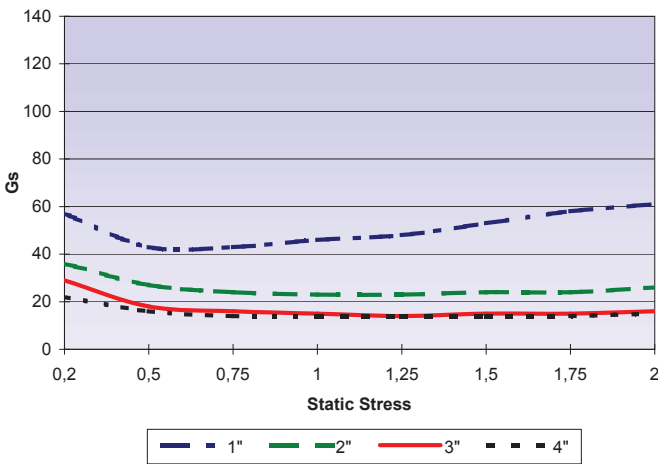

5360 N.E. Main Street
 Minneapolis, MN 55421
 (763) 574-1044 Voice
 (888) 360-8050 Toll Free
 (763) 574-1015 Fax

Dynamic Cushioning Curves Polyethylene
AGL120, AW120

12 Inch Drop

18 Inch Drop

24 Inch Drop