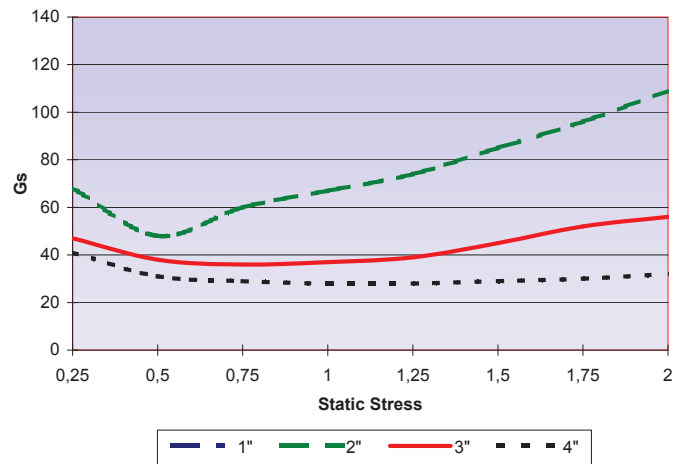

30 Inch Drop