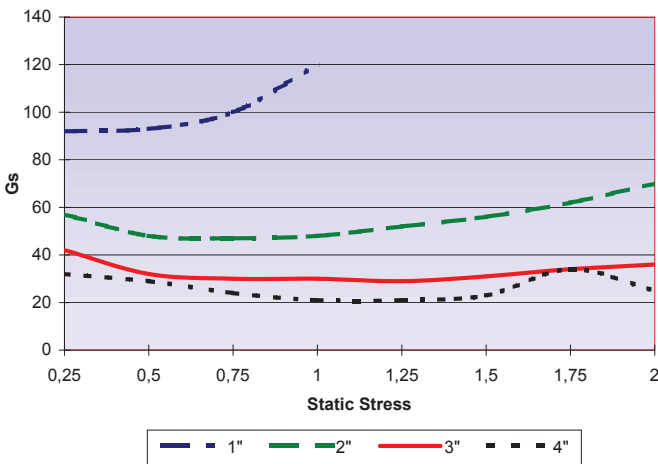

5360 N.E. Main Street
 Minneapolis, MN 55421
 (763) 574-1044 Voice
 (888) 360-8050 Toll Free
 (763) 574-1015 Fax

Dynamic Cushioning Curves Polyethylene
AGL120, AW120

12 Inch Drop

18 Inch Drop

24 Inch Drop