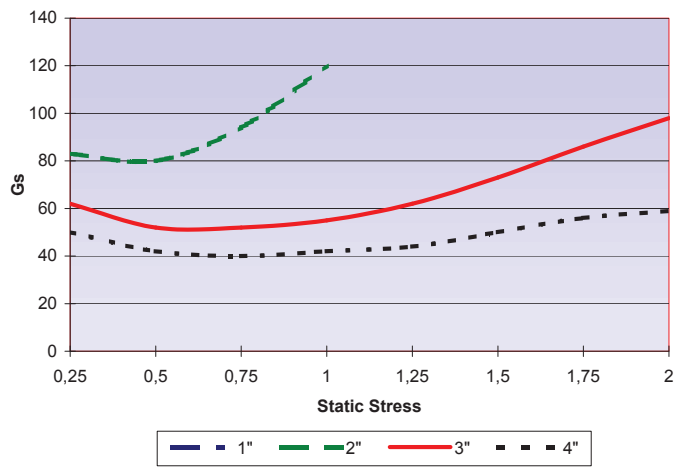

30 Inch Drop

5360 N.E. Main Street
 Minneapolis, MN 55421
 (763) 574-1044 Voice
 (888) 360-8050 Toll Free
 (763) 574-1015 Fax

36 Inch Drop

42 Inch Drop

48 Inch Drop