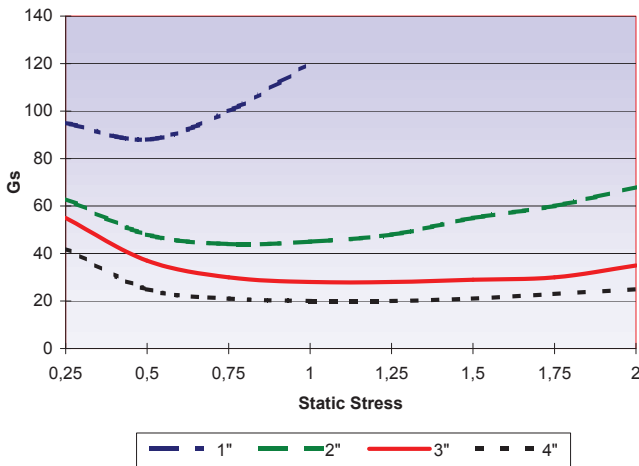

5360 N.E. Main Street
 Minneapolis, MN 55421
 (763) 574-1044 Voice
 (888) 360-8050 Toll Free

Dynamic Cushioning Curves Polyethylene AW200, AB200, AS200, AWL200

12 Inch Drop

18 Inch Drop

24 Inch Drop

30 Inch Drop