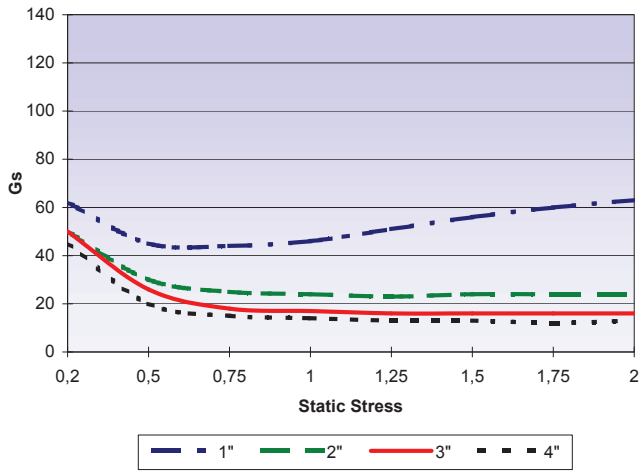

5360 N.E. Main Street
 Minneapolis, MN 55421
 (763) 574-1044 Voice
 (888) 360-8050 Toll Free

Dynamic Cushioning Curves Polyethylene AW200, AB200, AS200, AWL200

12 Inch Drop

18 Inch Drop

24 Inch Drop

30 Inch Drop