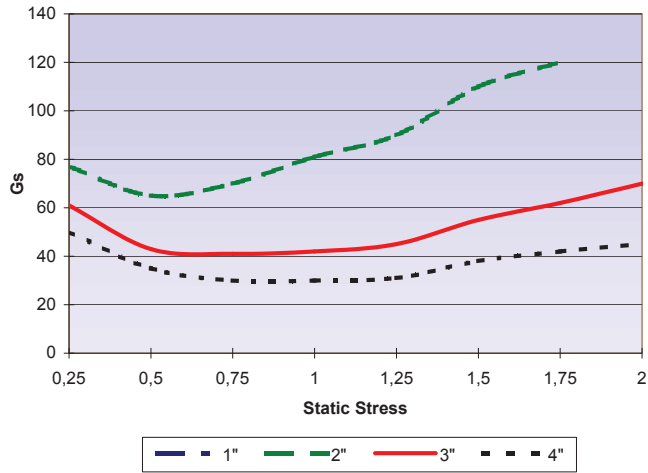

36 Inch Drop