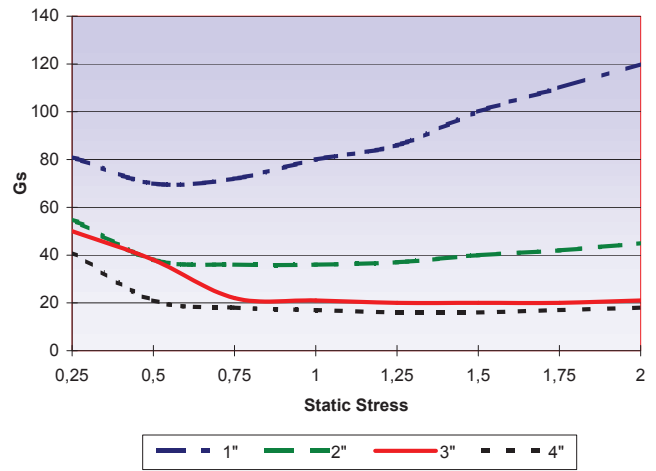

5360 N.E. Main Street
 Minneapolis, MN 55421
 (763) 574-1044 Voice
 (888) 360-8050 Toll Free

Dynamic Cushioning Curves Polyethylene AW200, AB200, AS200, AWL200

12 Inch Drop

18 Inch Drop

24 Inch Drop

30 Inch Drop