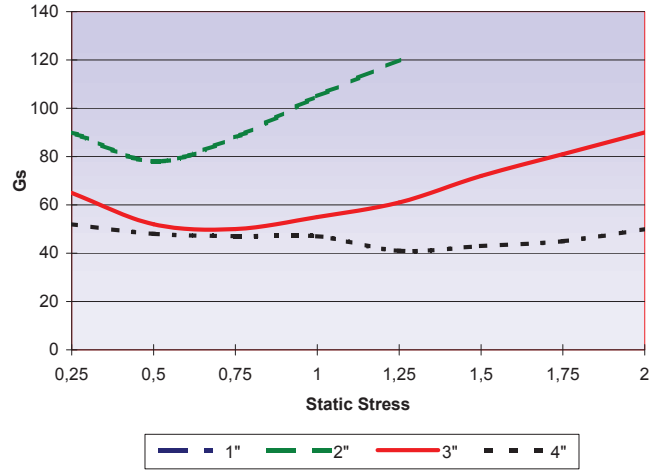

42 Inch Drop