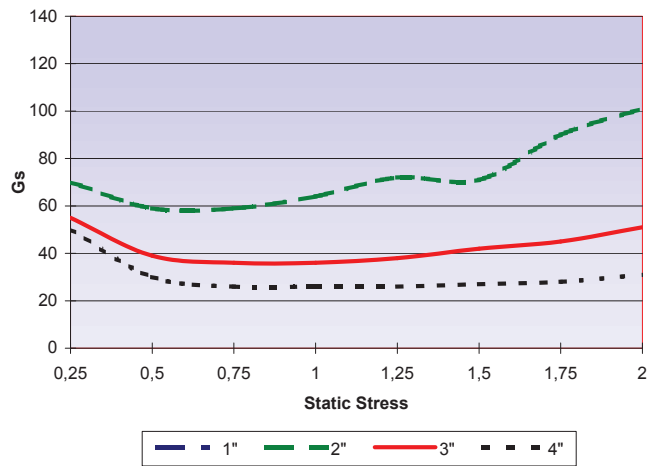

5360 N.E. Main Street
 Minneapolis, MN 55421
 (763) 574-1044 Voice
 (888) 360-8050 Toll Free

Dynamic Cushioning Curves Polyethylene AW200, AB200, AS200, AWL200

12 Inch Drop

18 Inch Drop

24 Inch Drop

30 Inch Drop