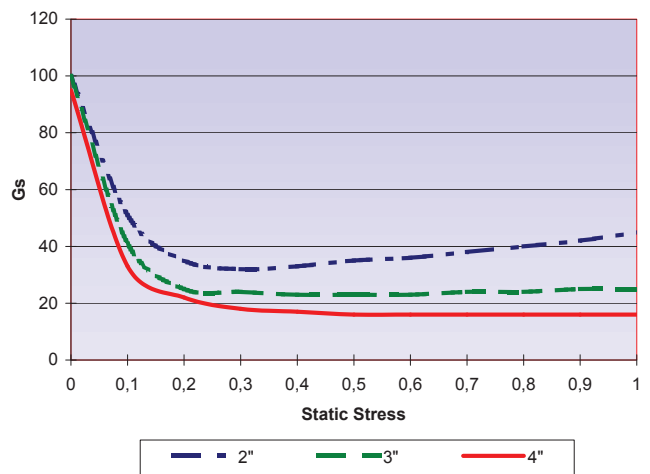

Dynamic Cushioning Curves Polyurethane
7650GY

12 Inch Drop

18 Inch Drop

24 Inch Drop

36 Inch Drop