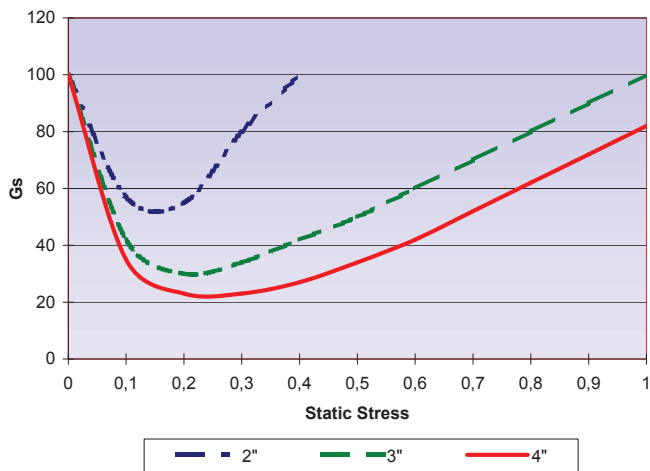

Dynamic Cushioning Curves Polyurethane
7650GY

12 Inch Drop

18 Inch Drop

24 Inch Drop

36 Inch Drop