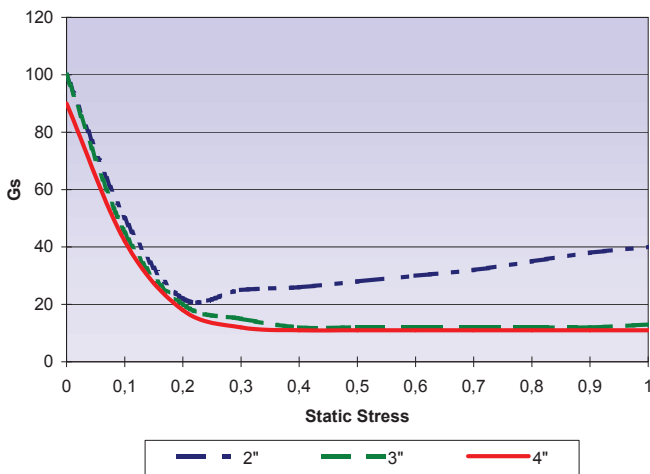

Dynamic Cushioning Curves Polyurethane
7650GY

12 Inch Drop

18 Inch Drop

24 Inch Drop

36 Inch Drop